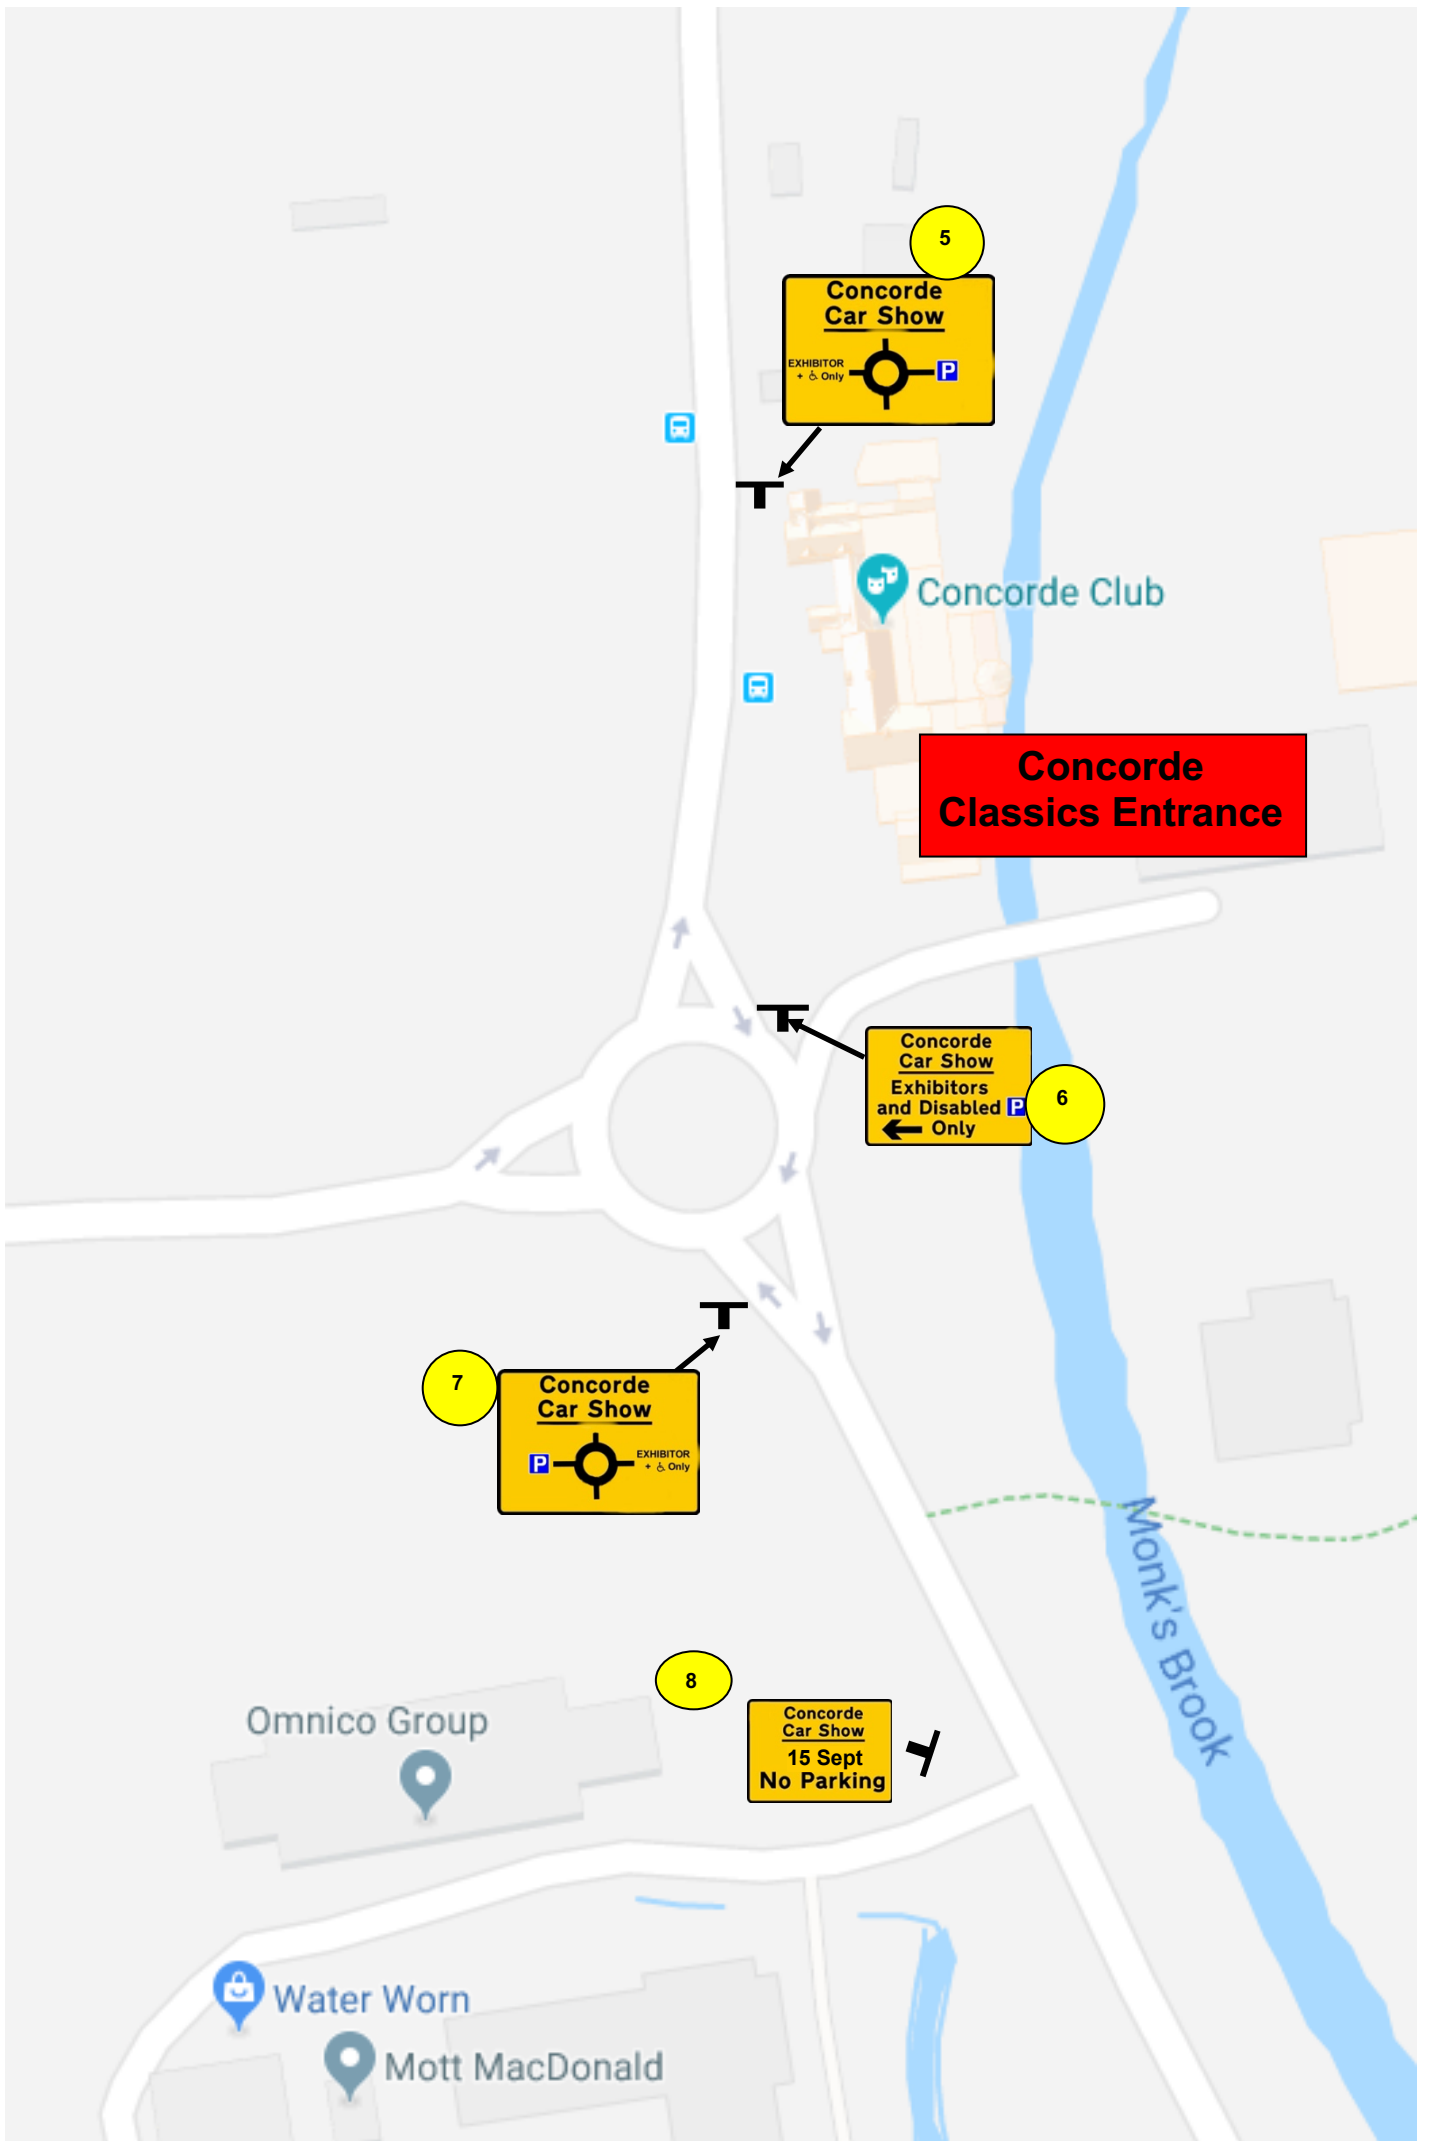

5

Concorde Car Show
EXHIBITOR + & Only

Concorde Club

Concorde Classics Entrance

Concorde Car Show
Exhibitors and Disabled
← Only

6

7

Concorde Car Show
P EXHIBITOR + & Only

8

Concorde Car Show
15 Sept
No Parking

Omnico Group

Water Worn

Mott MacDonald

Monk's Brook