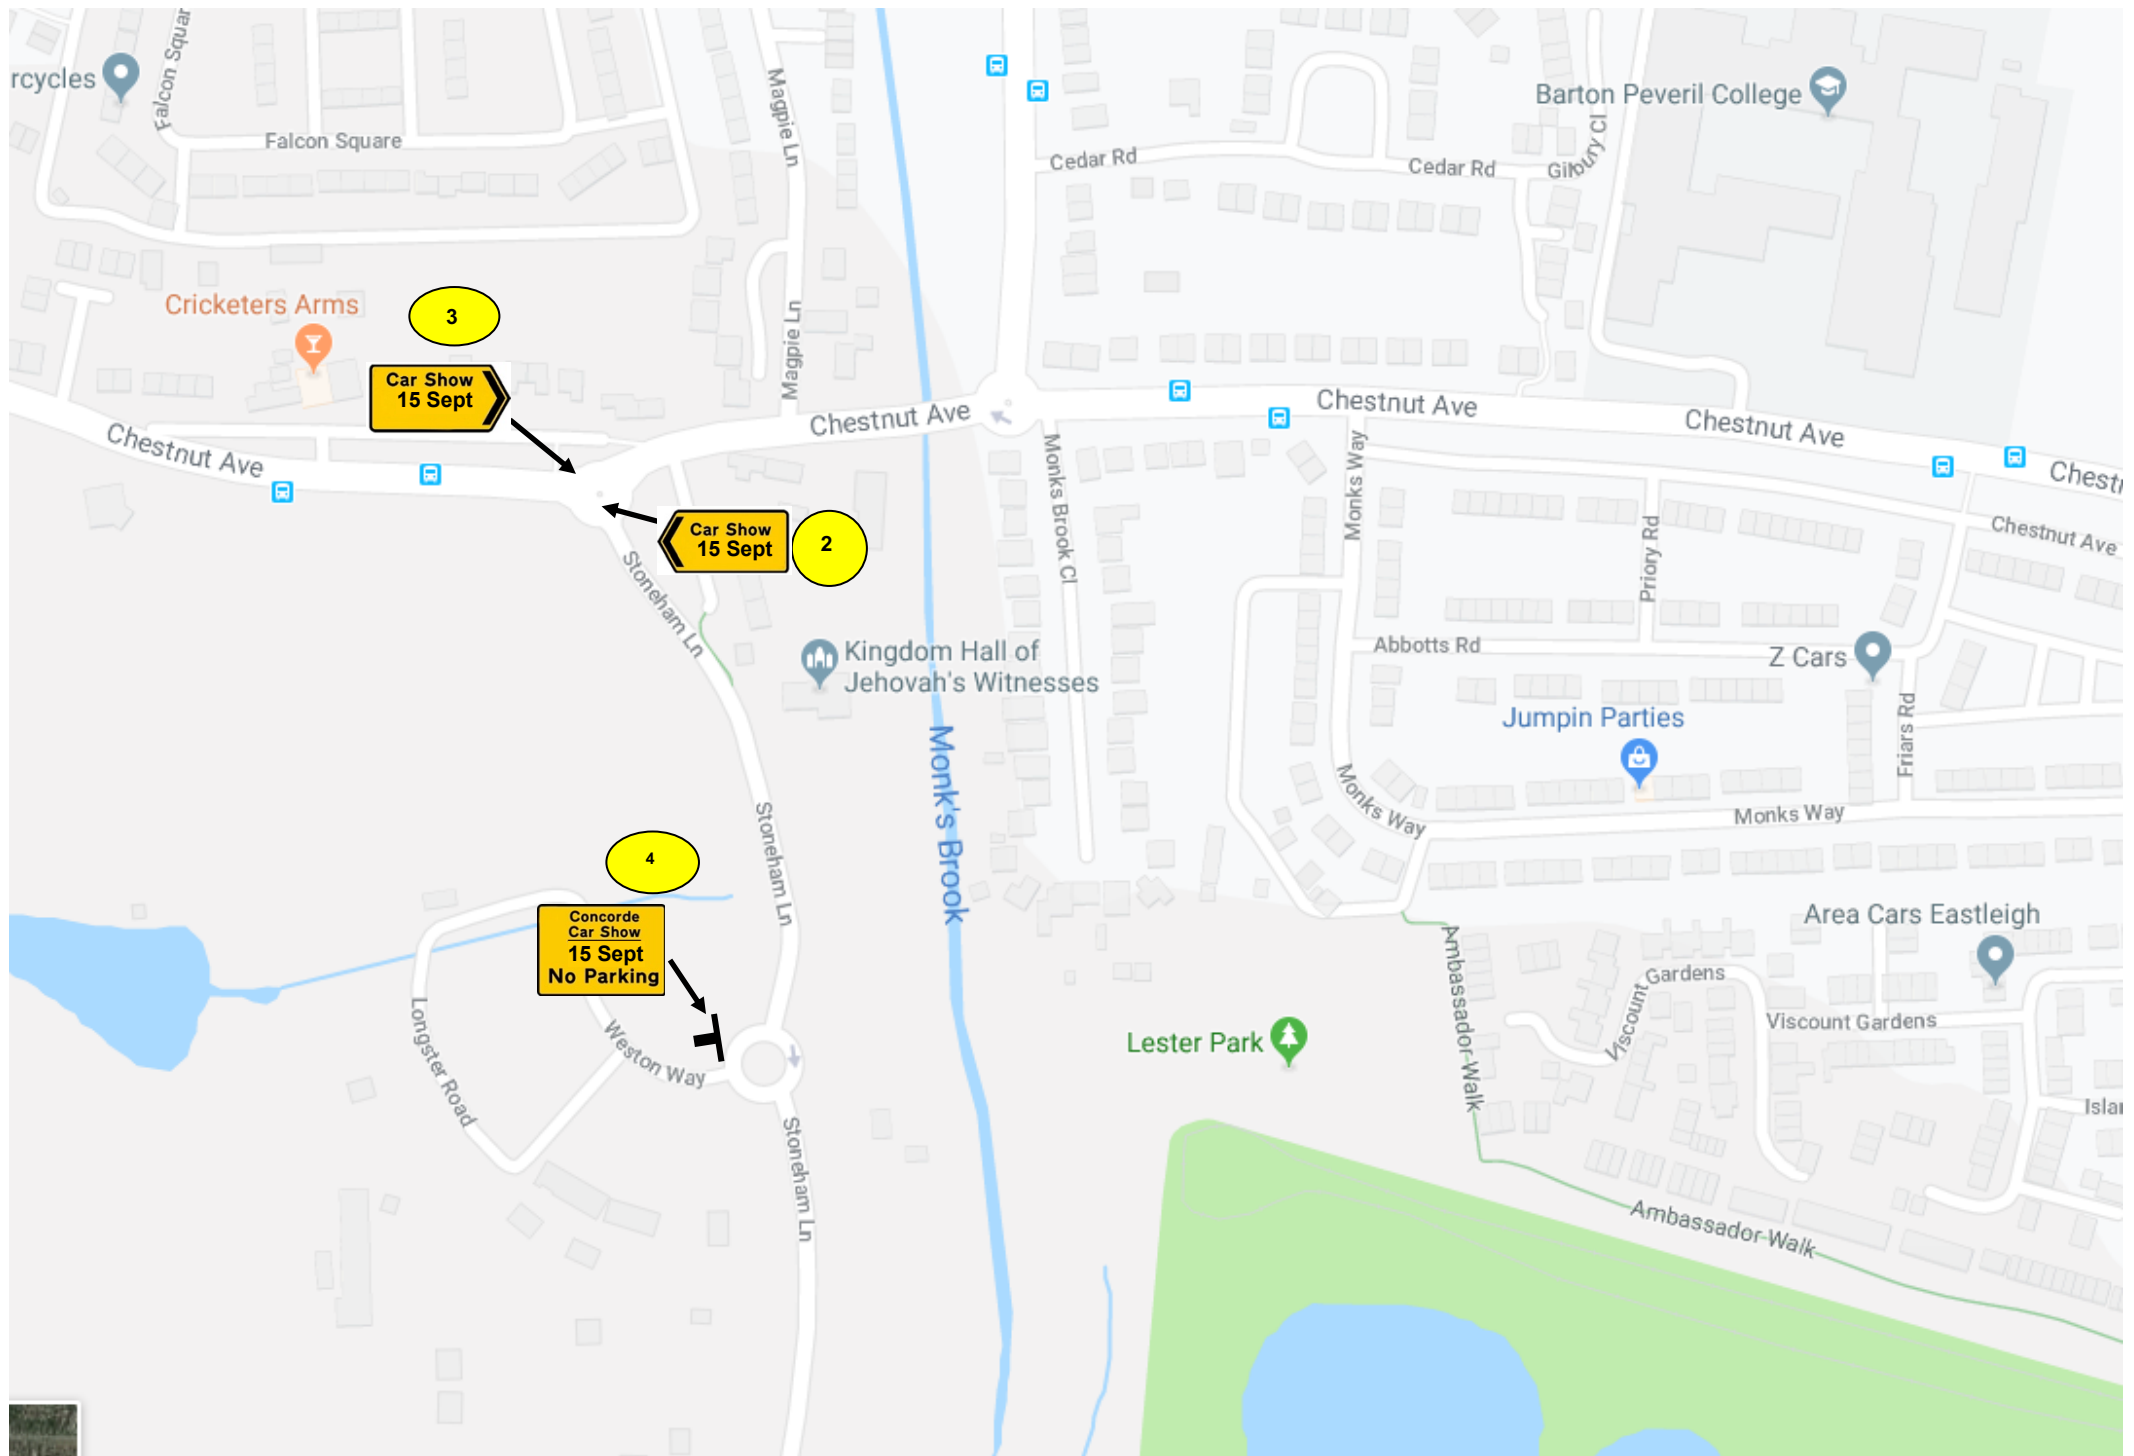

3

Car Show
15 Sept

2

Car Show
15 Sept

4

Concorde
Car Show
15 Sept
No Parking