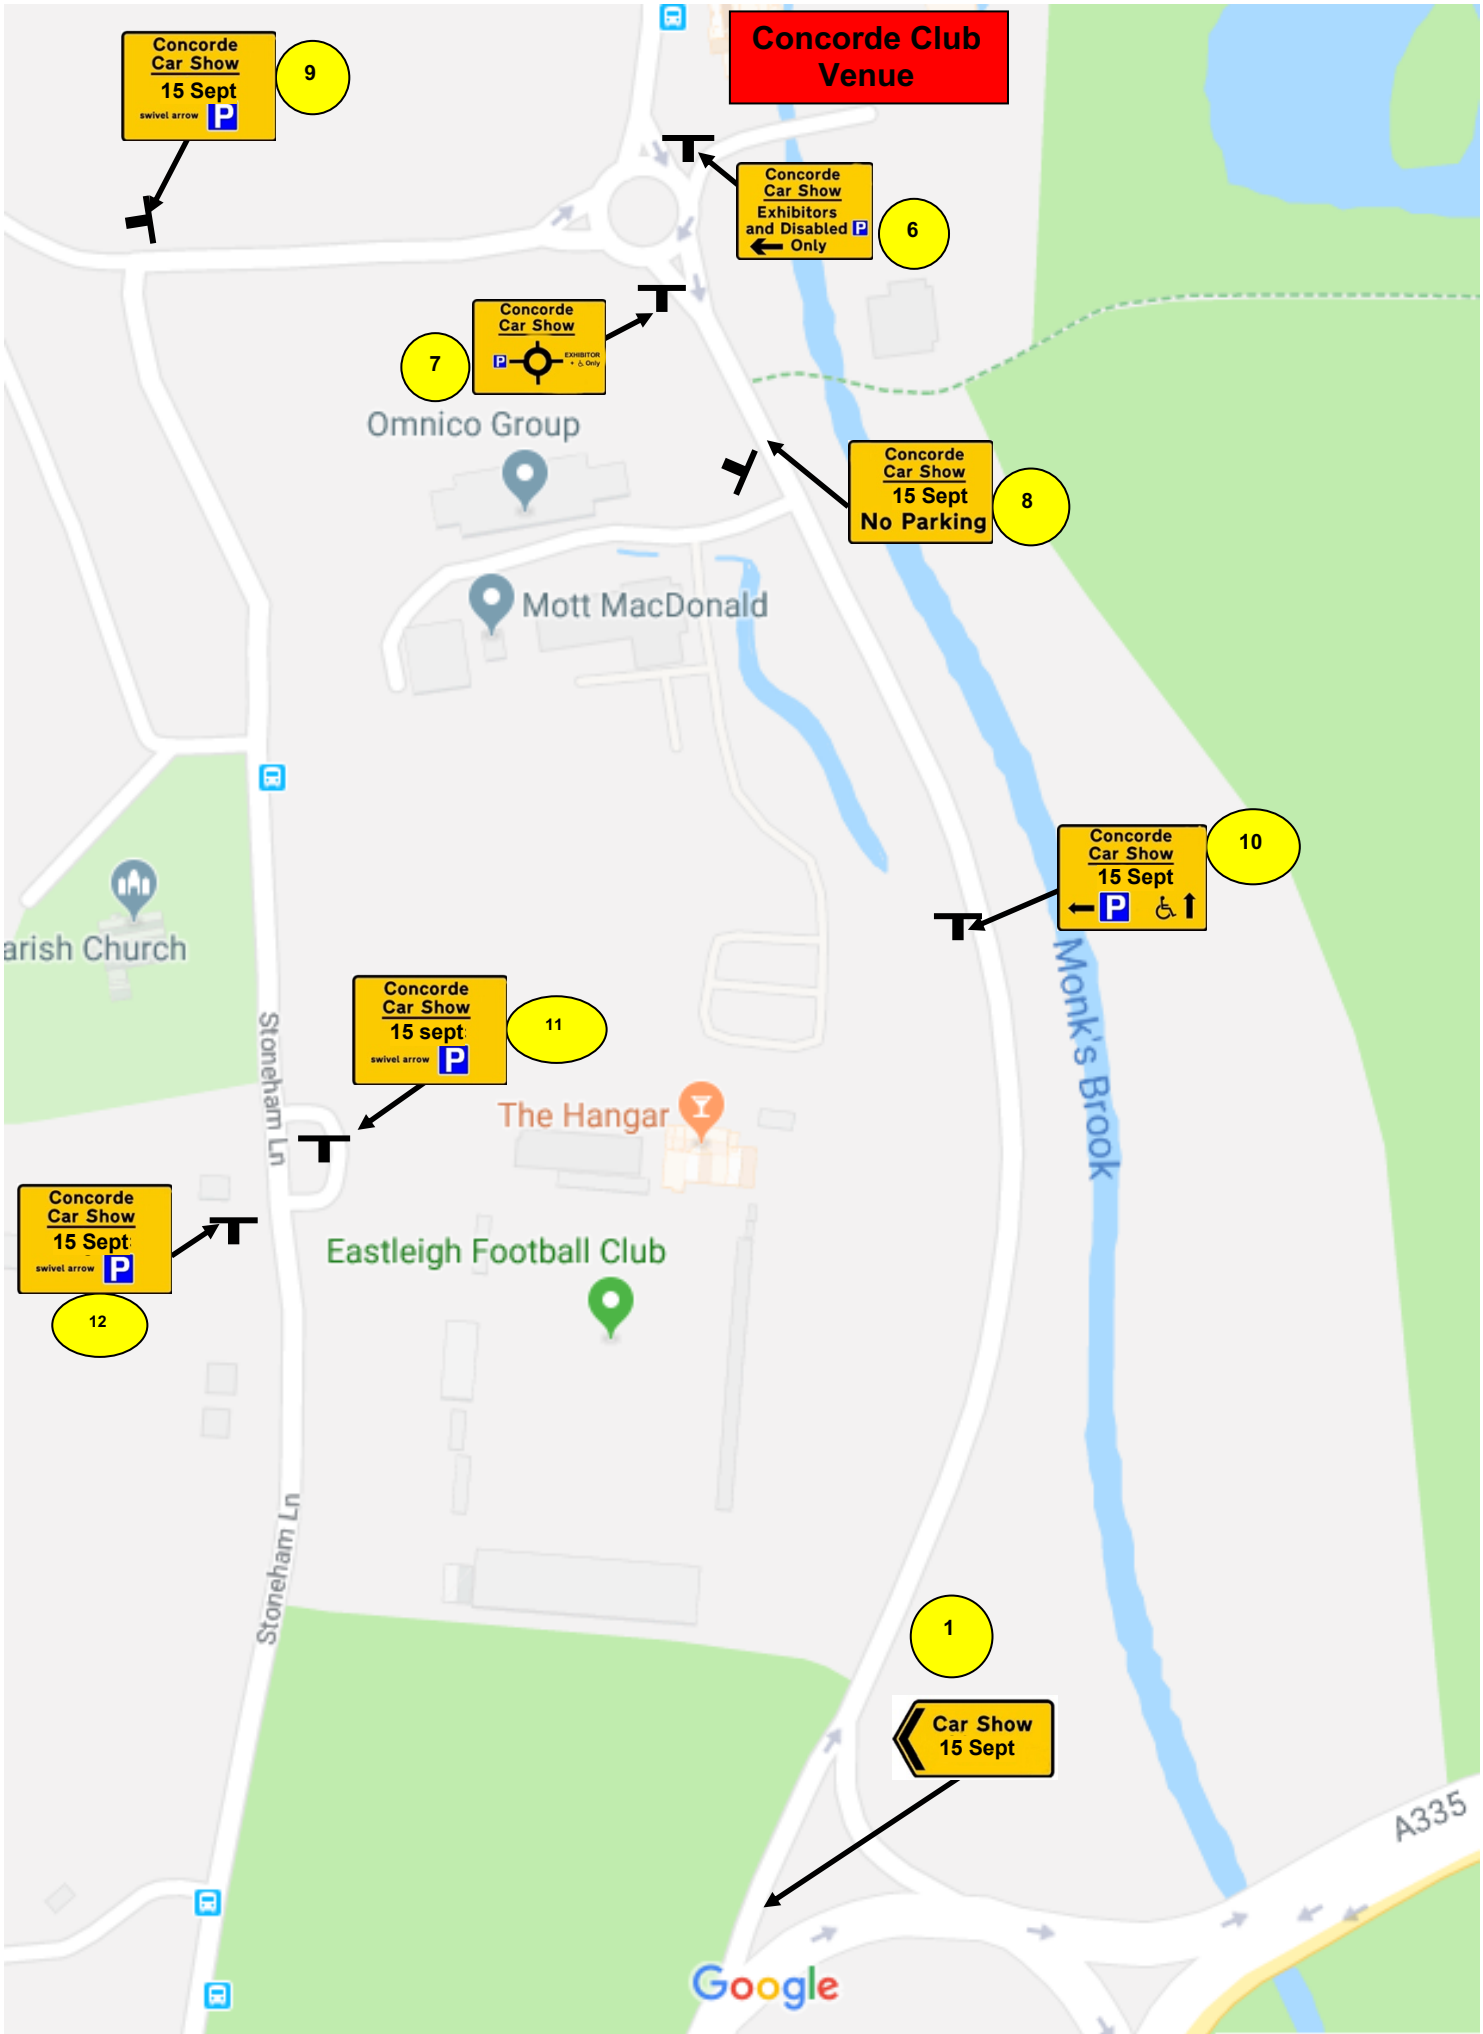

Concorde Car Show
15 Sept
swivel arrow P

9

Concorde Club
Venue

Concorde Car Show
Exhibitors
and Disabled
← Only P

6

Concorde Car Show
EXHIBITOR
← Only P

7

Omnico Group

Mott MacDonald

Concorde Car Show
15 Sept
No Parking

8

Concorde Car Show
15 Sept
P ♿ ↑

10

Concorde Car Show
15 sept
swivel arrow P

11

The Hangar

Eastleigh Football Club

Concorde Car Show
15 Sept
swivel arrow P

12

1

Car Show
15 Sept

A335

Google